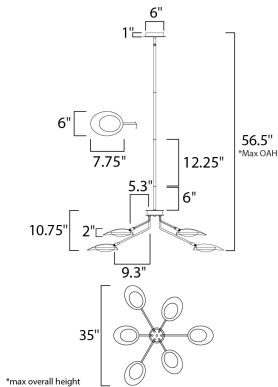

**MEASUREMENTS**

DIMENSION : 35" L x 35" W x 10.75" H  
 MAX OAH : 56.5" OAH  
 CANOPY : 6" W x 1" H x 6" L  
 HANGING WEIGHT : 10.56 lb

**LAMPING**

INPUT VOLTAGE : 120V  
 LUMENS : 3,120 Rated (2,730 Del.)  
 BULB : 6 x 6.5W LED AC Integrated , 39W Total  
 BULB INCLUDED : (Integrated)  
 DIMMABLE : Triac CL  
 CRI : 80 CRI  
 COLOR\_TEMP : 3000K

**FINISHES OPTION**

 Black / Satin Brass (BKSBR)

**MATERIAL**

Aluminum, Acrylic

**RATINGS**

cETLus  
 Dry Location

**ADDITIONAL**

ADJUSTABLE  
 SLOPE: 90  
 RATED LIFE 35000 Hours  
 OPERATING TEMPERATURE:  
 -20°C (-4°F), 40°C (104°F)